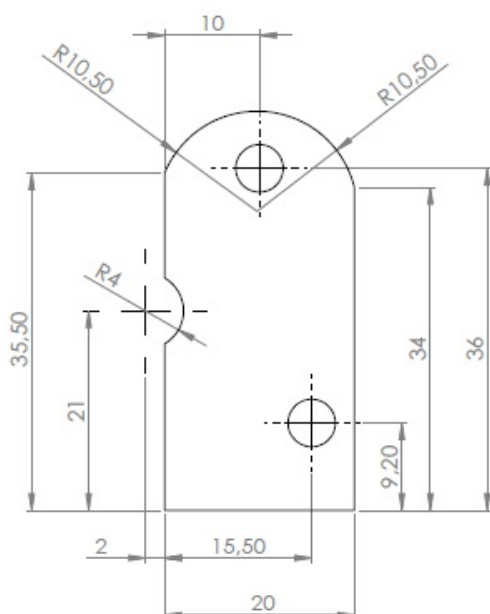

PRODUCT SHEET

Description:

Spacer For Elu-Hinge 2mm Thickness, YZP, (Not for 25&30mm)

Item number:

15.80.001-1

Units	Box	Carton	HS Code	Barcode
Pcs.	1	2000	8302490099	 5704866061889

SISO A/S

Mileparken 11
DK-2740 Skovlunde
Denmark
VAT: DK 24786013